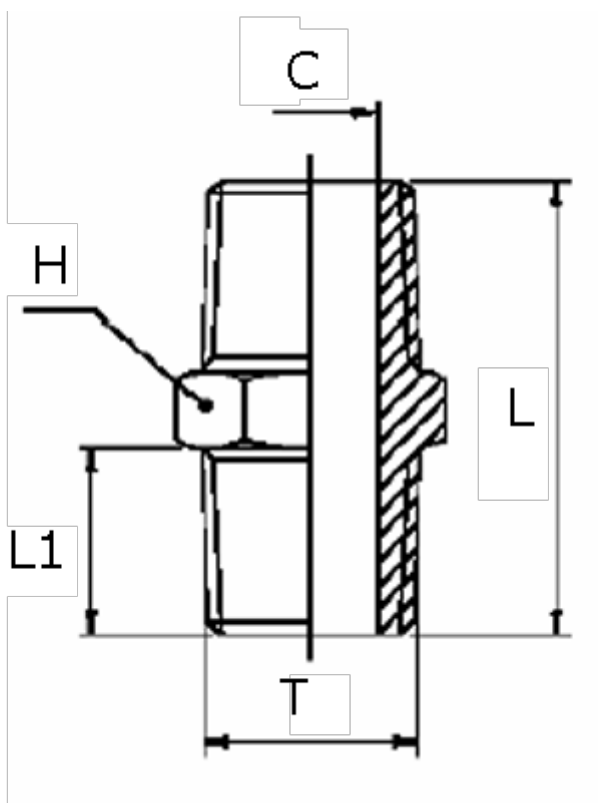

# Data Sheet

Article number: 5891110TR38

Description: Nipple 1110TR  
R3/8"

## Measures

C = 11.5

H = 17

L = 27.0

L1 = 11.0

T = 3/8"